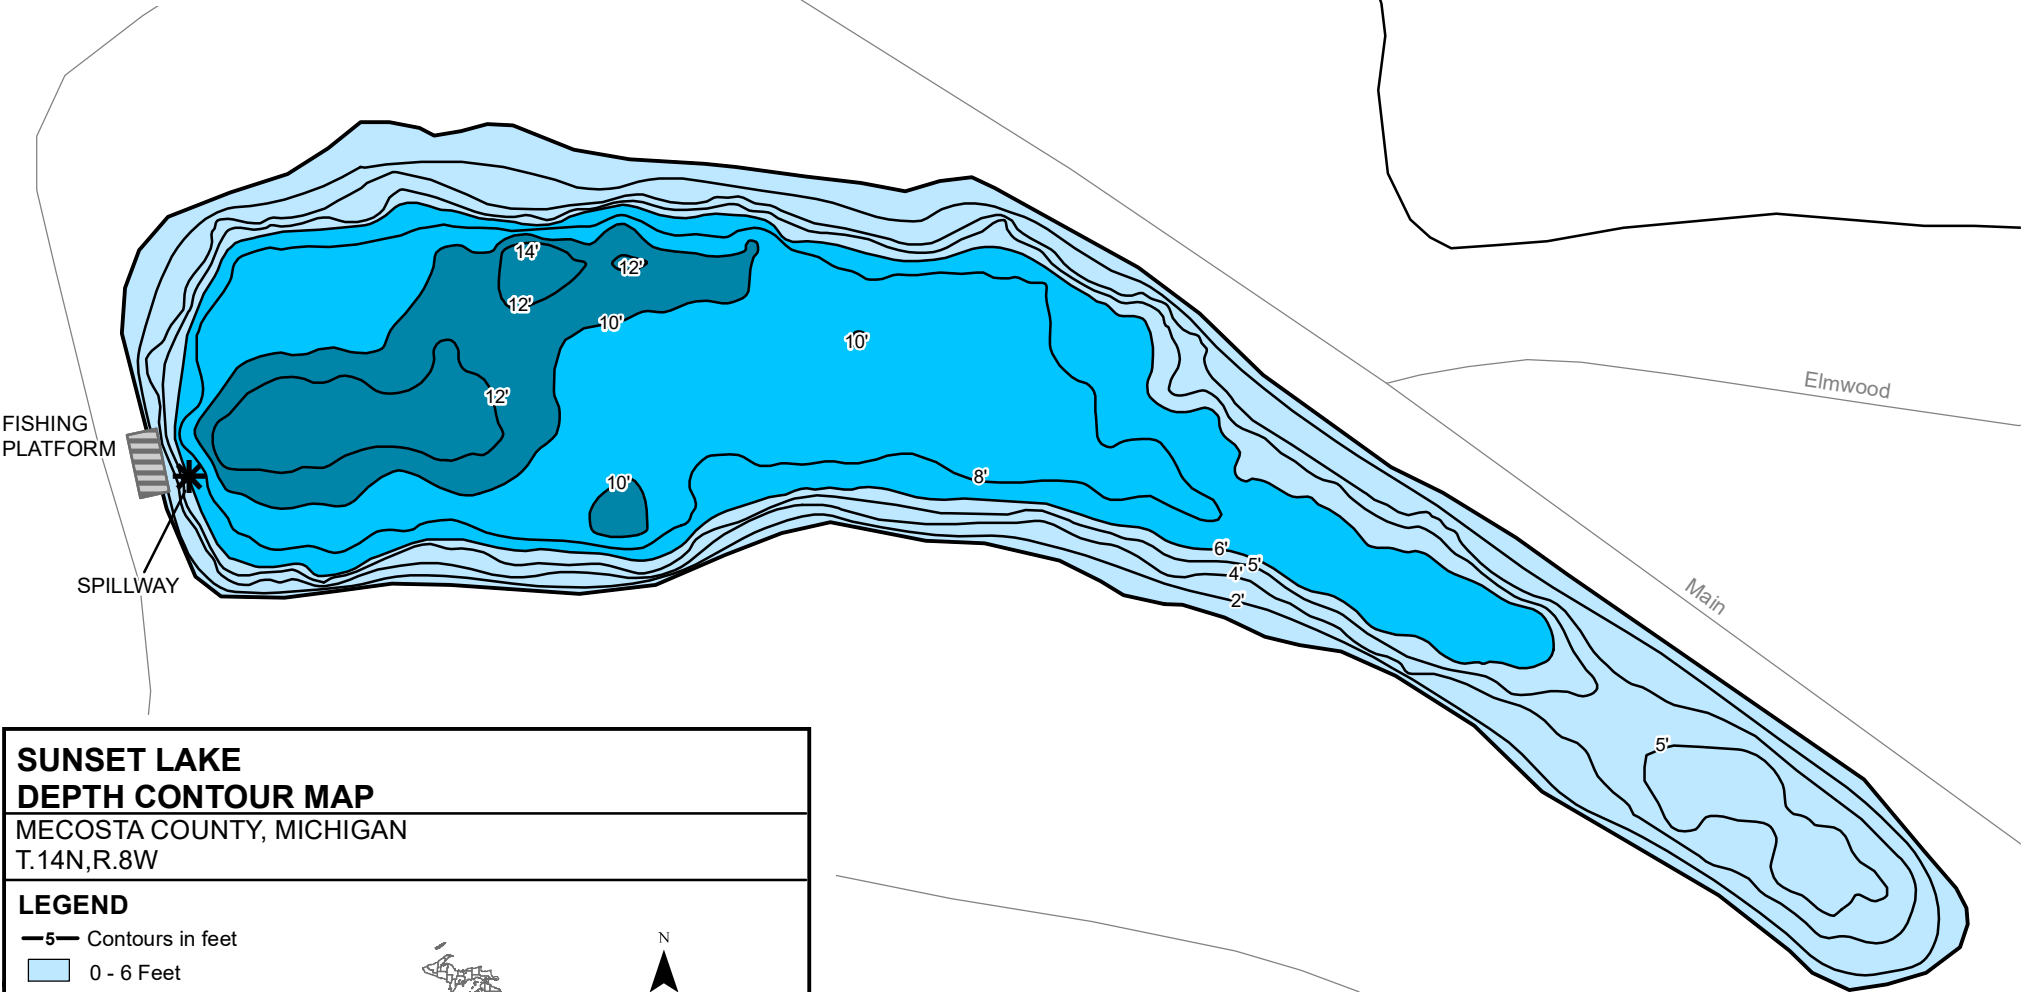

## PHYSICAL CHARACTERISTICS

Lake Surface Area	17 Acres
Maximum Depth	14 Feet
Mean Depth	6.7 Feet
Lake Volume	110 Acre-Feet
Shoreline Length	0.9
Shoreline Development Factor	1.6

## SUNSET LAKE DEPTH CONTOUR MAP

MECOSTA COUNTY, MICHIGAN  
T.14N,R.8W

### LEGEND

- 5— Contours in feet
- 0 - 6 Feet
- 6-10 Feet
- 10+ Feet

Note: Hydro-acoustic depth measurements conducted March, 2021.  
Bathymetric data processed using BioBase by C-MAP. Lake shoreline digitized from aerial orthorectified photography (Source: Vivid 2020).